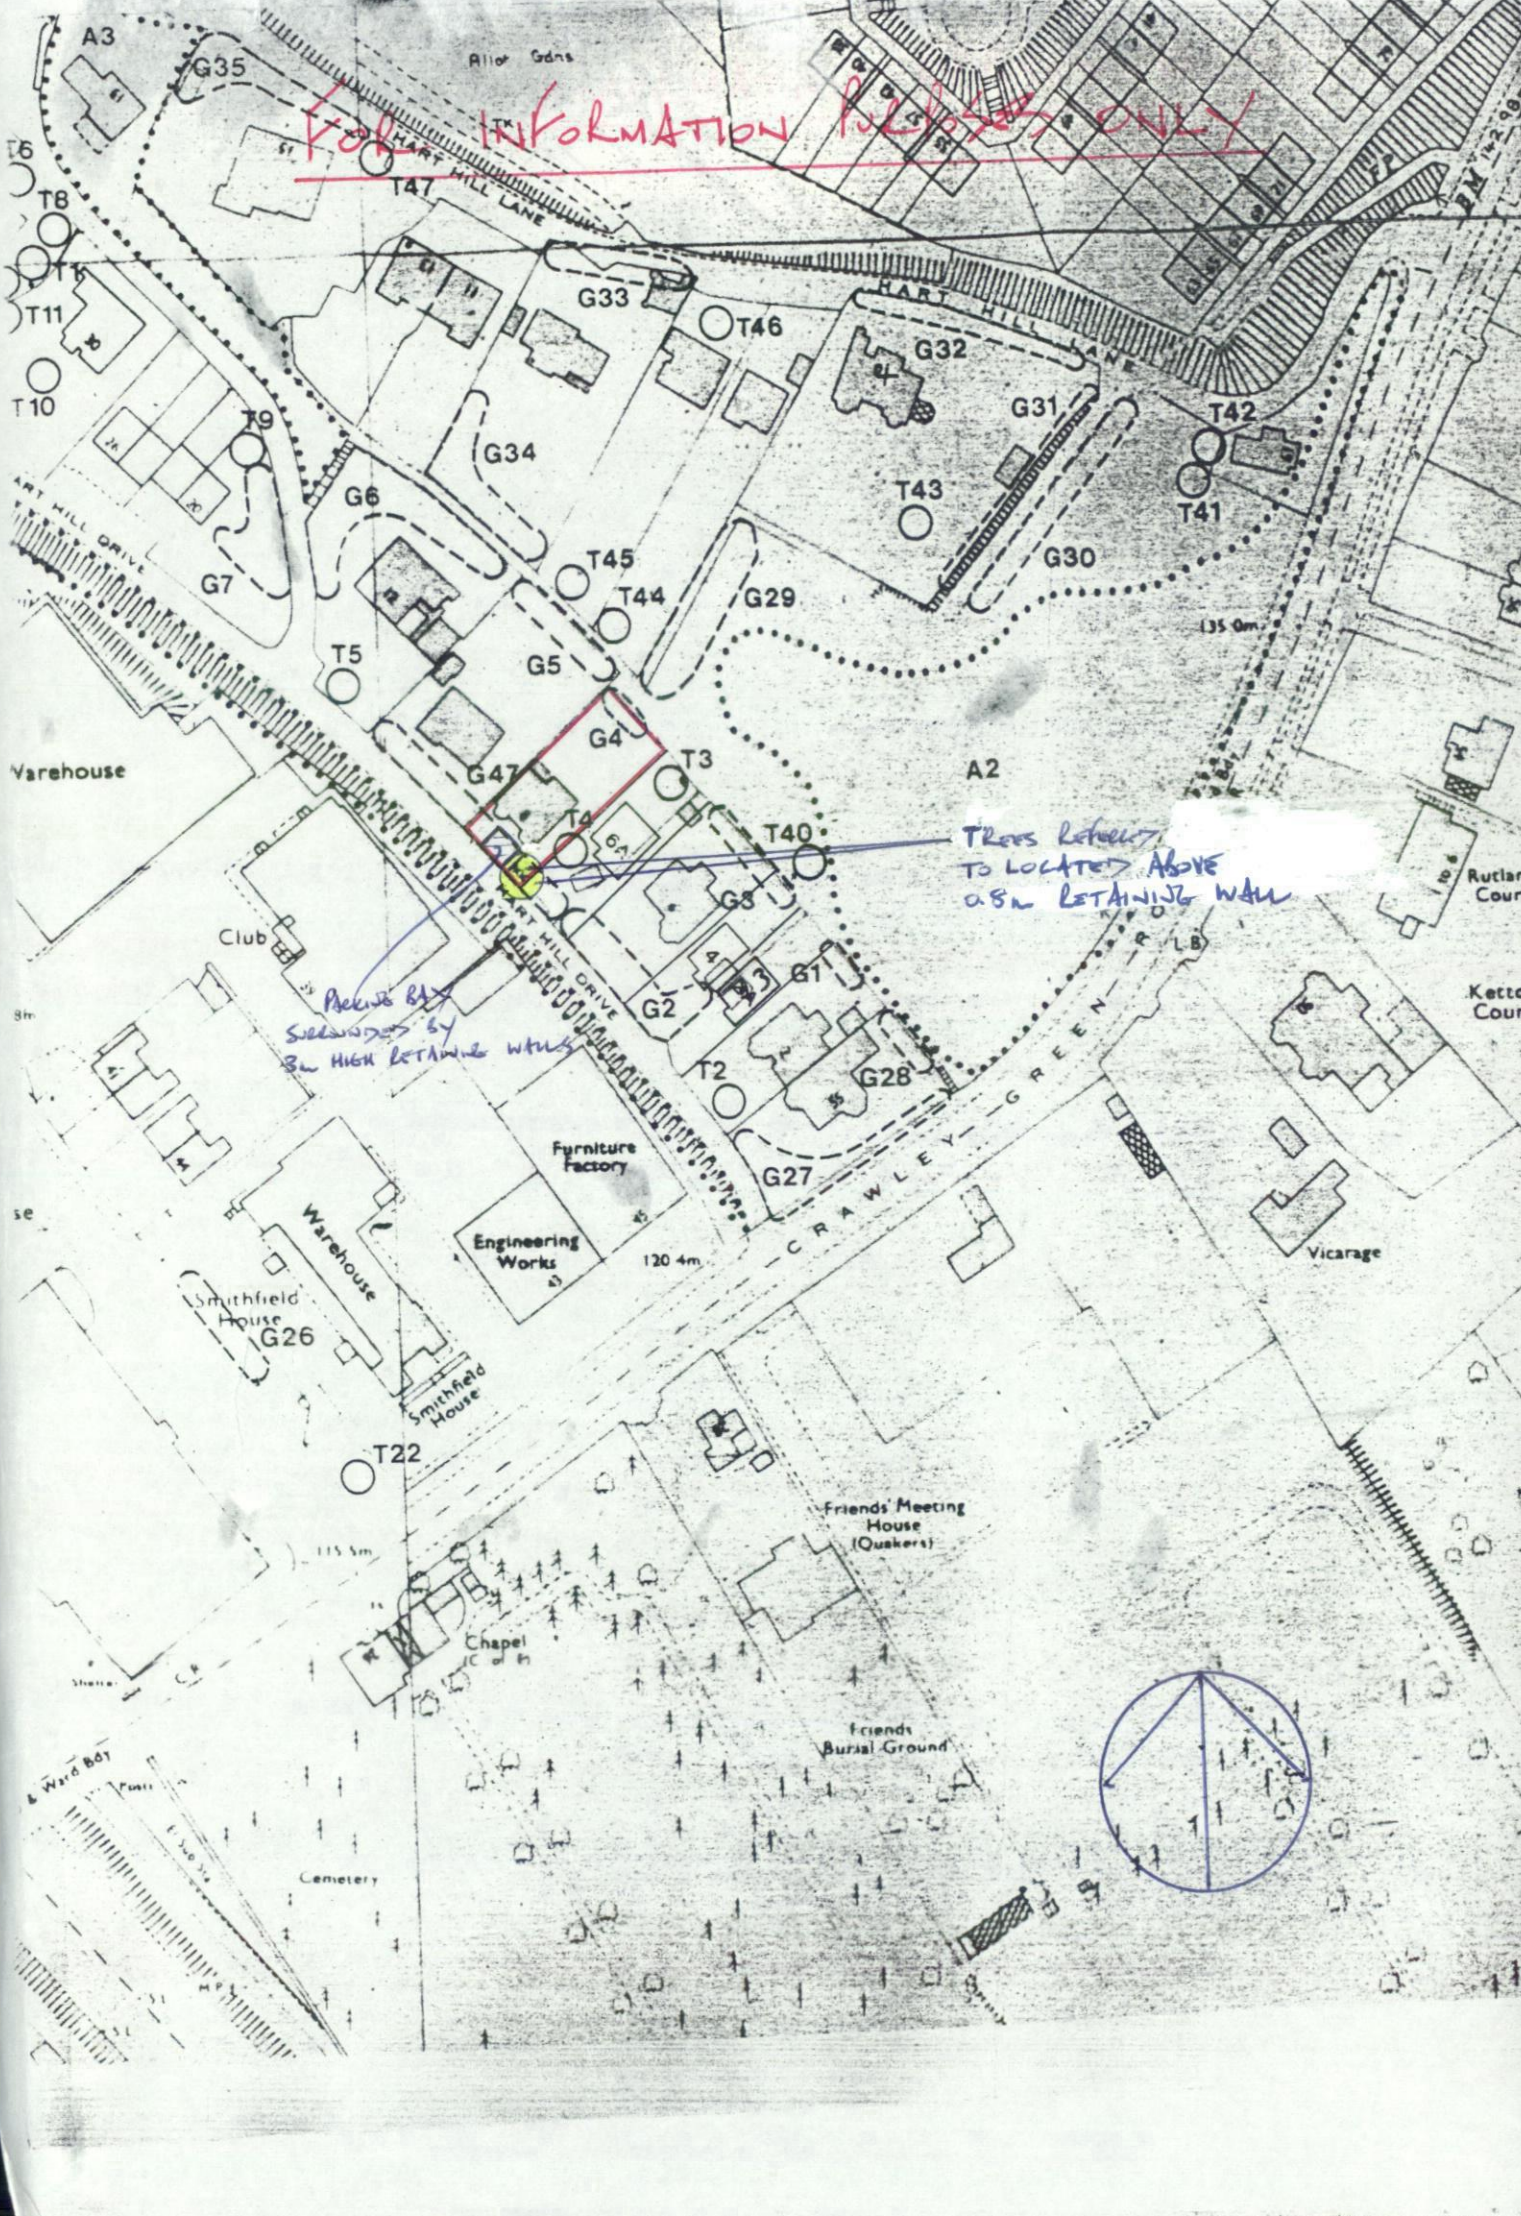

Crawley Green Road

Drawing

Reproduced from the Ordnance Survey map with the permission of the Controller of Her Majesty's Stationary Office (C) Crown Copyright 1999

Unauthorised reproduction infringes Crown Copyright and may lead to prosecution or civil proceedings

99/50431
Lashes

Scale 1:1250

5/4/1999 2:01:20 P

~~FOR INFORMATION RELEASE ONLY~~

Access by
side road by
3m high retaining wall

Trees retained
TO LOCATED ABOVE
0.8m RETAINING WALL