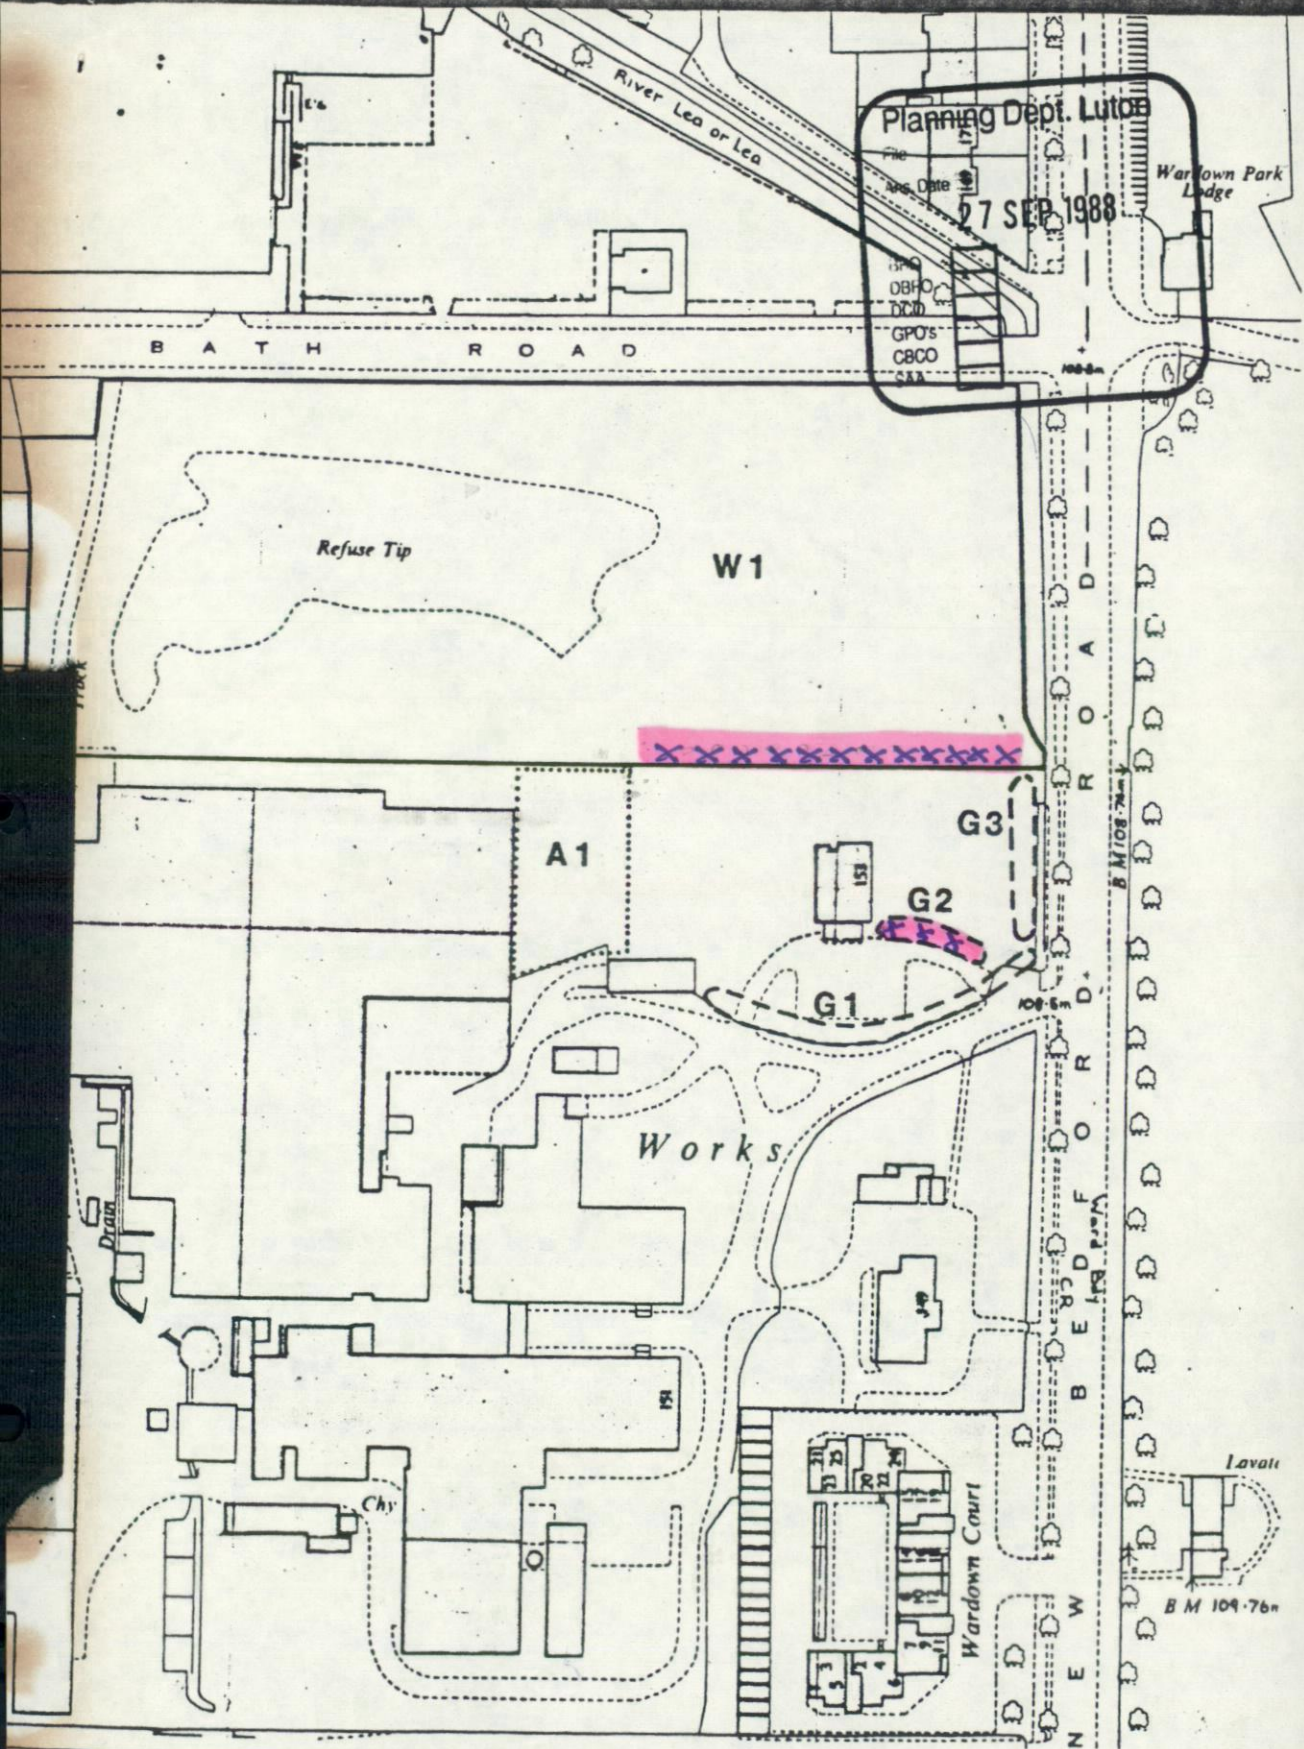

Planning Dept. Luton
Date 27 SEP 1988
OBHO
DCID
GPO's
CBGO
SAA

TOWN & COUNTRY PLANNING ACT 1971
PLAN REFERRED TO IN THE BOROUGH OF LUTON
(NEW BEDFORD ROAD)
TREE PRESERVATION ORDER 1988.

G1 Groups of Trees   W1 Woodlands   ::X:: Areas of Trees

T.P., M.R.T.P.I., M.B.I.M.
Planning Officer, Town Hall, Luton

Scale 1:1250
Date 22.6.88

Neg. No. 64569
Draw No. 64569