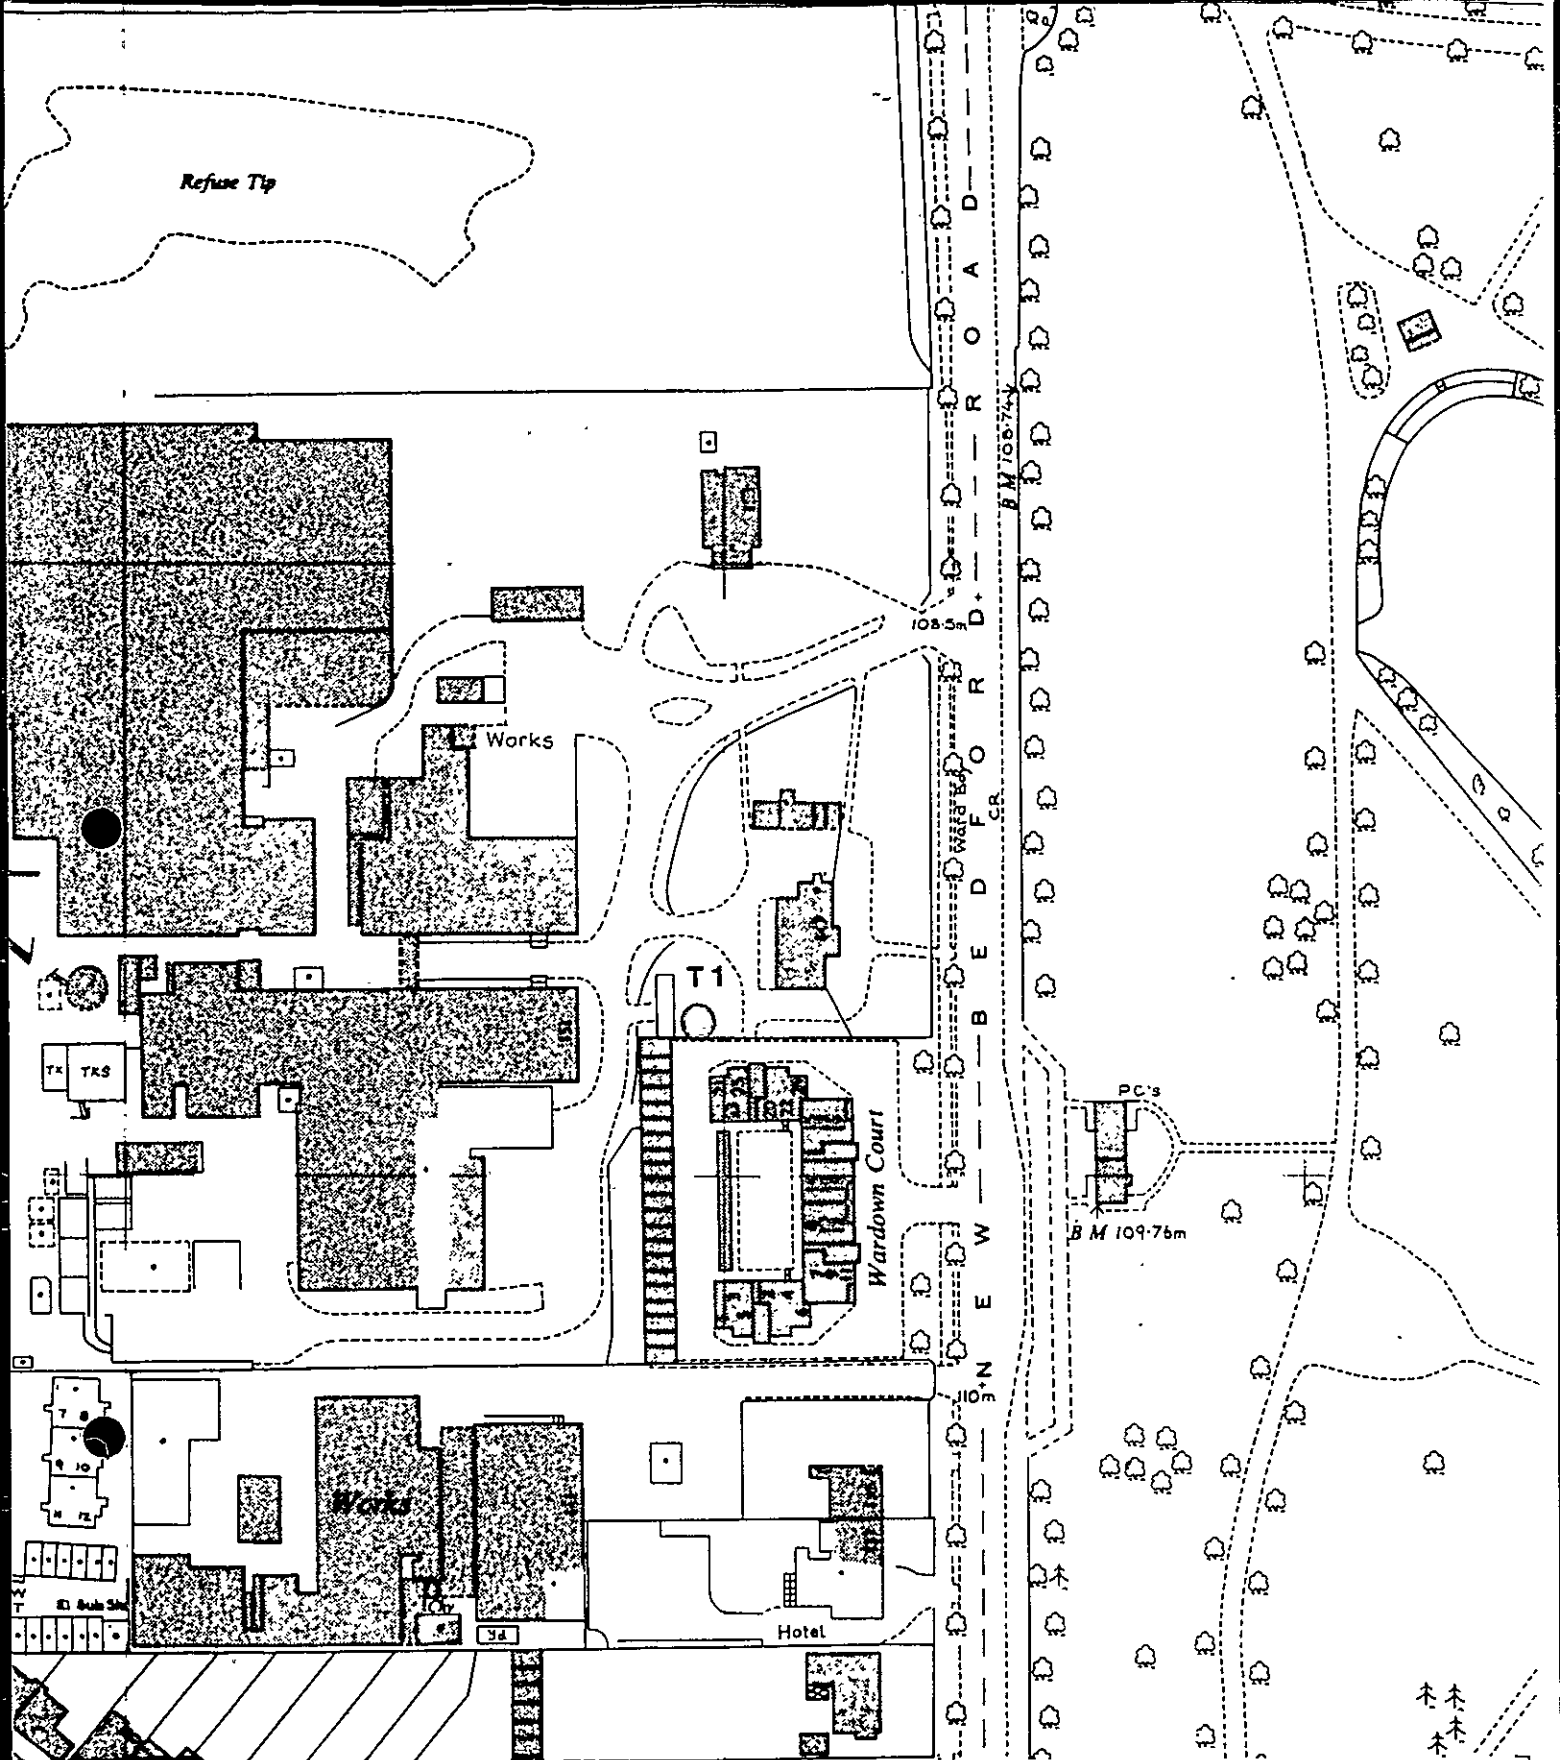

TOWN & COUNTRY PLANNING ACT 1971  
 PLAN REFERRED TO IN THE BOROUGH OF LUTON

TREE PRESERVATION ORDER 1988

New Bedford Road

○ T Individual Tree

Drawing

P.A.D. Drew, Dip. T.P., M.R.T.P.I., M.B.I.M.  
 Borough Planning Officer, Town Hall, Luton

Scale 1:1250  
 Date 25.7.89

Neg. No. 65139  
 Drg. No. 65139

TOWN & COUNTRY PLANNING ACT 1971  
 PLAN REFERRED TO IN THE BOROUGH OF LUTON

TREE PRESERVATION ORDER 1988

149 New Bedford Road

○ T Individual Tree

TOWN & COUNTRY PLANNING ACT 1971  
 PLAN REFERRED TO IN THE BOROUGH OF LUTON  
 ( NEW BEDFORD ROAD )  
 TREE PRESERVATION ORDER 1988.

G1 Groups of Trees      W1 Woodlands      ::X:: Areas of Trees

T.P., M.R.T.P.I., M.B.I.M.  
 Planning Officer, Town Hall, Luton

Scale 1:1250  
 Date 22.6.88

Neg. No. 64569  
 Draw No. 64569