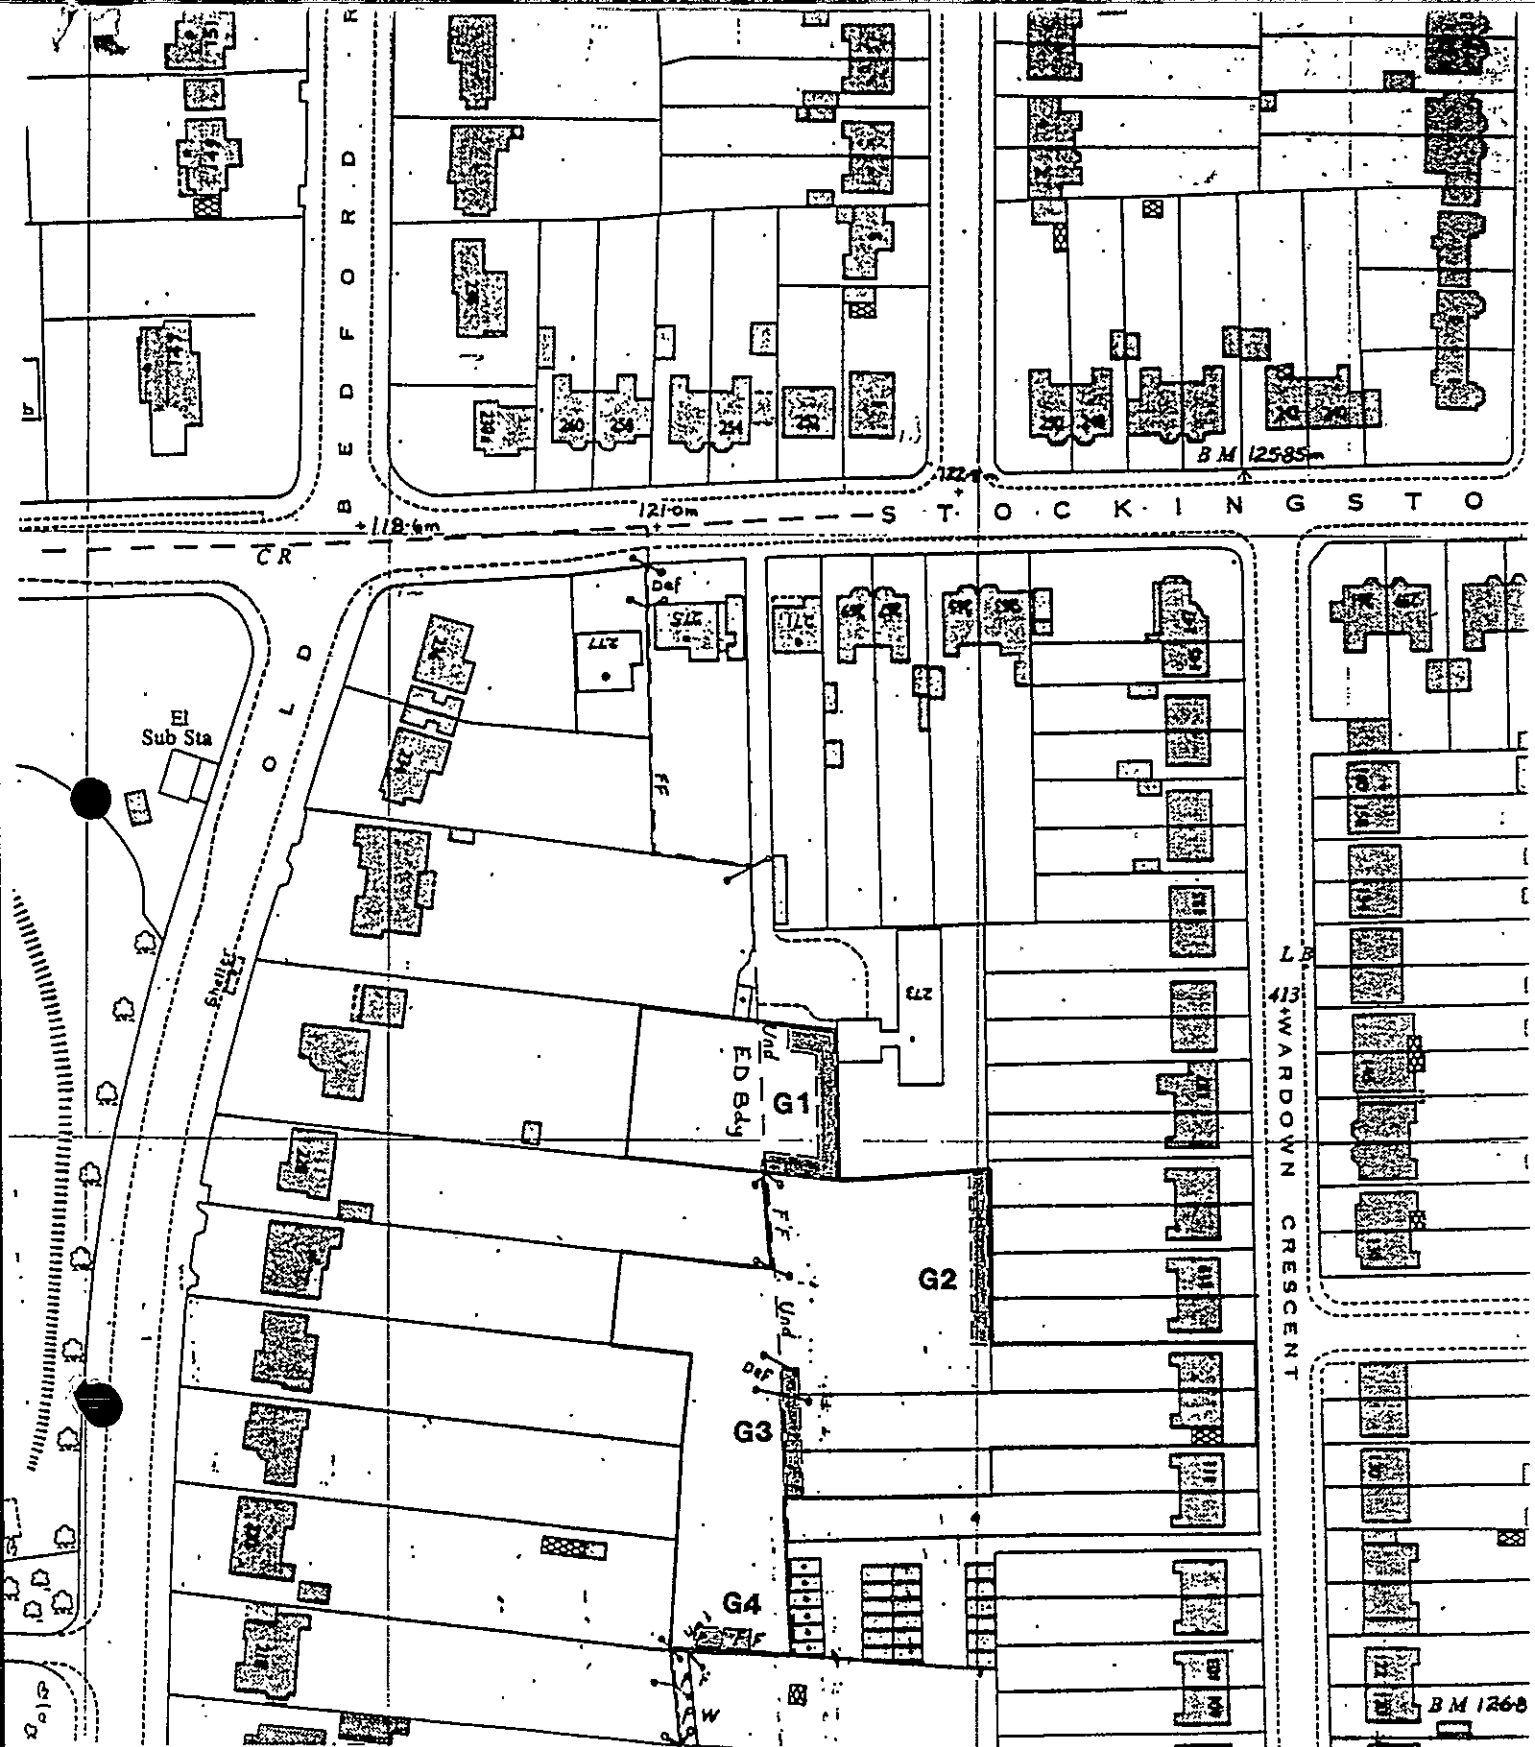

TOWN & COUNTRY PLANNING ACT 1990
PLAN REFERRED TO IN THE BOROUGH OF LUTON
Old Bedford Road/Wardown Crescent
TREE PRESERVATION ORDER 1993

Drawing

Groups of Trees

D.W.D. Watts, M.R.T.P.L, F.R.I.C.S., F.B.I.M.
 Chief Planning Officer, Town Hall, Luton

Scale 1:1250
 Date

Drawing No. 67057

TOWN & COUNTRY PLANNING ACT 1990
PLAN REFERRED TO IN THE BOROUGH OF LUTON
Old Bedford Road/Wardown Crescent
TREE PRESERVATION ORDER 1993

Groups of Trees

D.W.D. Watts, M.R.T.P.L, F.R.I.C.S., F.B.I.M.
 Chief Planning Officer, Town Hall, Luton

Scale 1:1250

Date

Drawing No. 67057