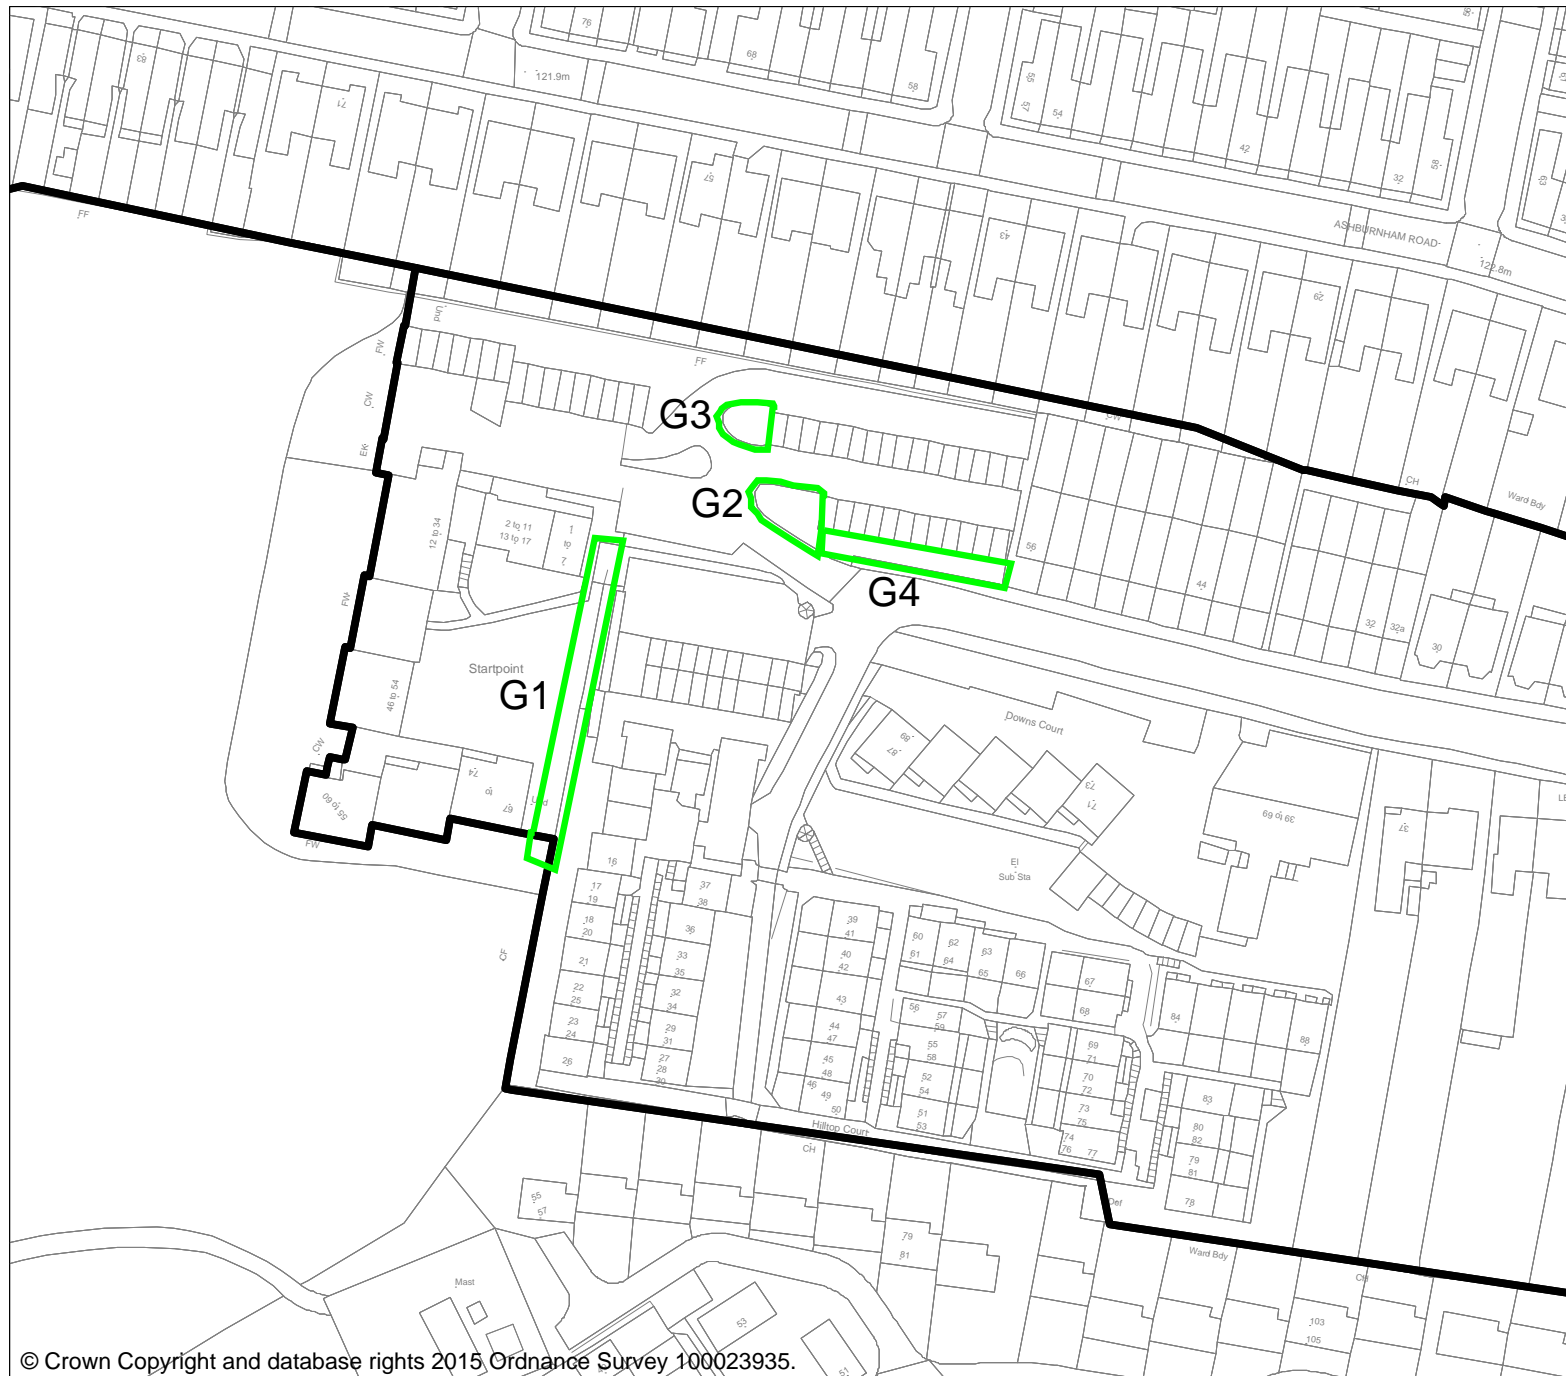

Tree  
Preservation  
Order

Startpoint  
Downs Road  
E107/204

Operator:	
Department:	
Drawing No:	
Date: 22:12:15	Scale: 1:1250